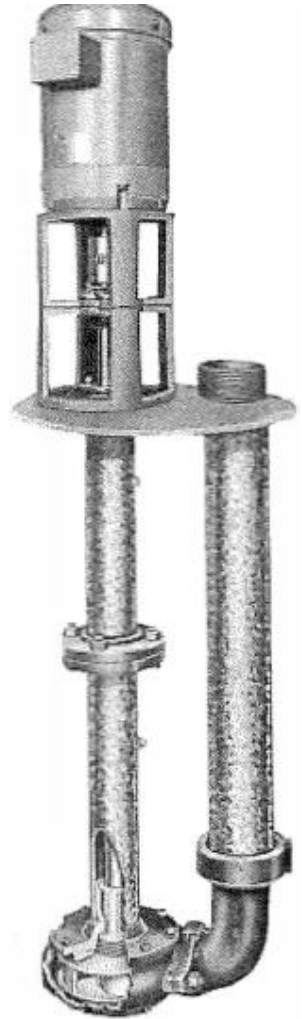

REPLACE YOUR PUMP IN THREE WEEKS OR LESS!

Need a replacement for an Armstrong, Aurora, Chicago, Federal, Paco, Peerless, Swaby, Weil, Yeomans or other vertical pump?

Tramco will make our pump a direct replacement to any brand!

Buying a **Tramco Pump** can save you money by:

- Duplicate the existing floor/support plate
- Match your existing pumps discharge connection
- Eliminating the need for costly re piping.

Features of Tramco Vertical Column Pumps

- 1-1/2" to 6" discharge
- Capacities to 1600 GPM
- Heads to 165 feet
- Temperatures up to 200°F
- Galvanized Schedule 80 Steel Column pipes
- Galvanized Schedule 40 Steel Discharge pipes
- Sealed ball thrust bearing
- Oil lubricated shaft, intermediate and lower bearings
- No grease lines to get broken or plugged
- Heavy cast iron construction
- Models in CIBF or 316 SS
- Semi-open & enclosed impeller designs
- Solids handling capability
- Heavy steel floor plate
- Custom modifications