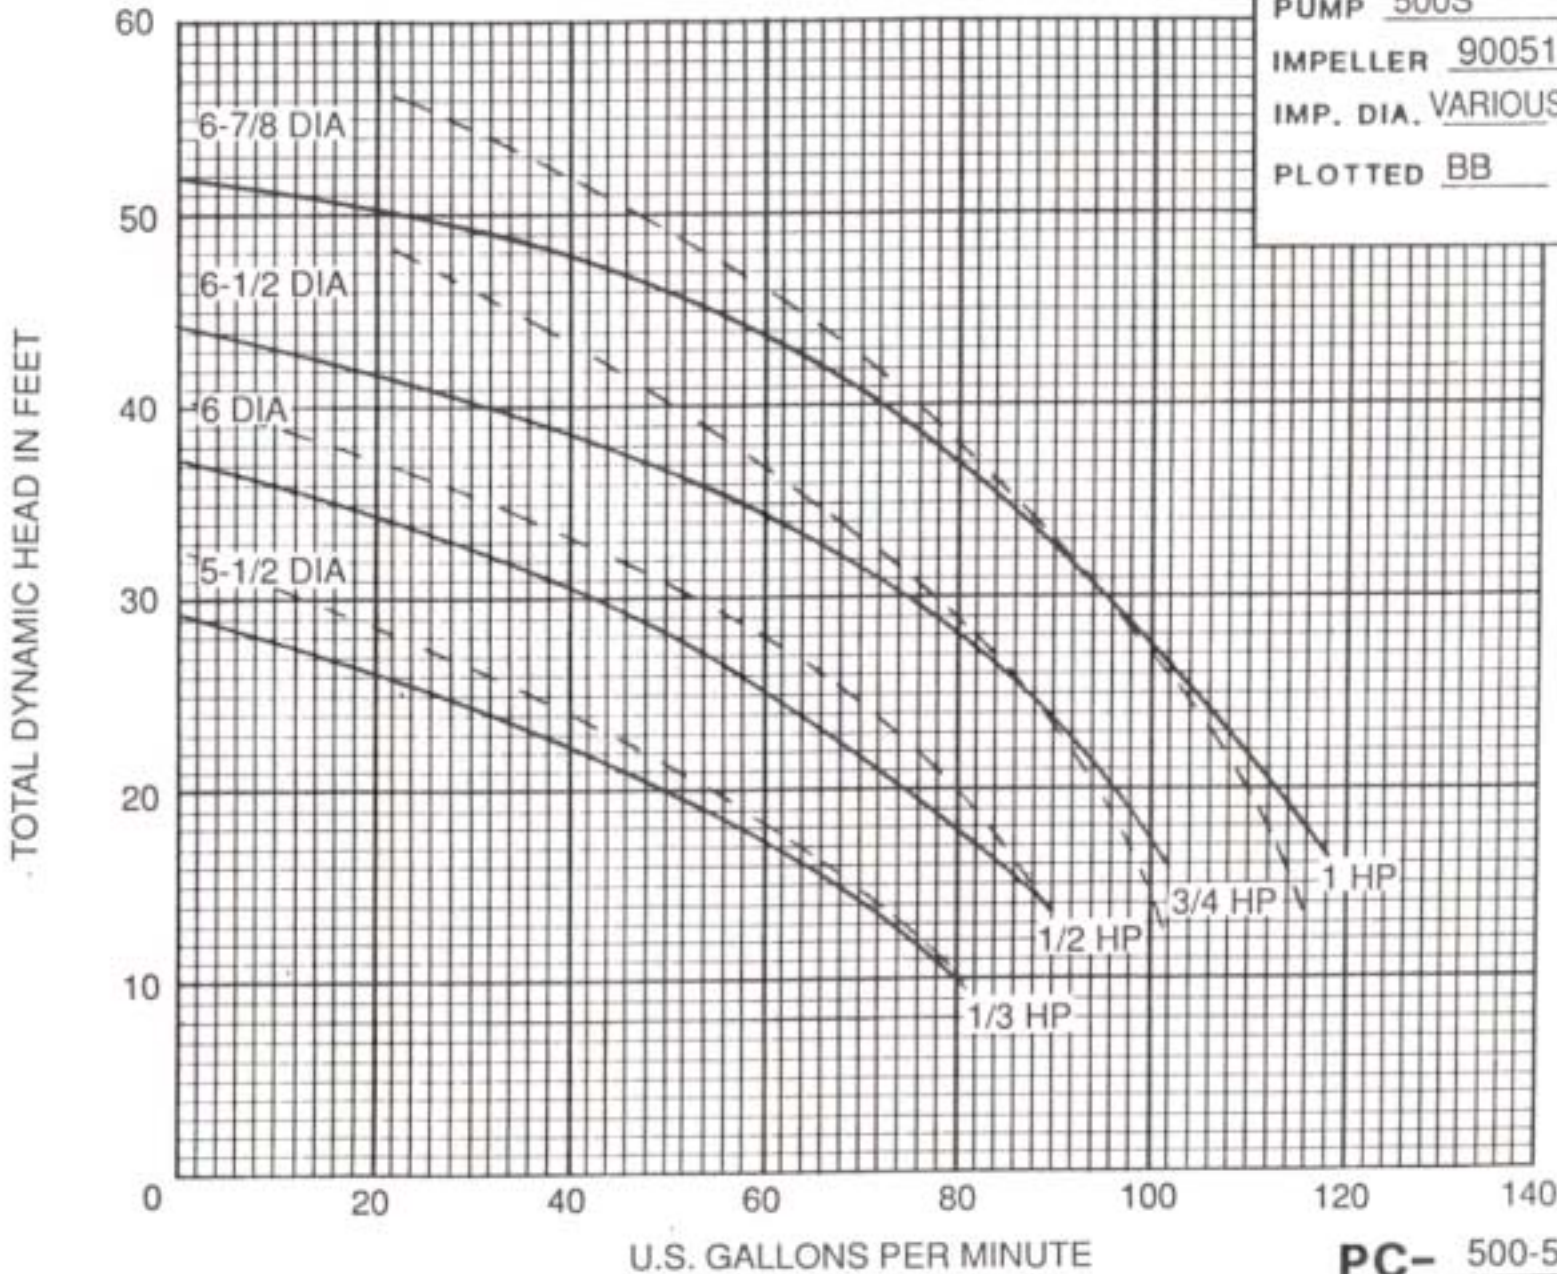

TRAMCO PUMP CO.

Chicago, Illinois

PUMP 500S

IMPELLER 900512-5

IMP. DIA. VARIOUS R.P.M. 1750

PLOTTED BB DATE 07.01.94

PC- 500-5-3